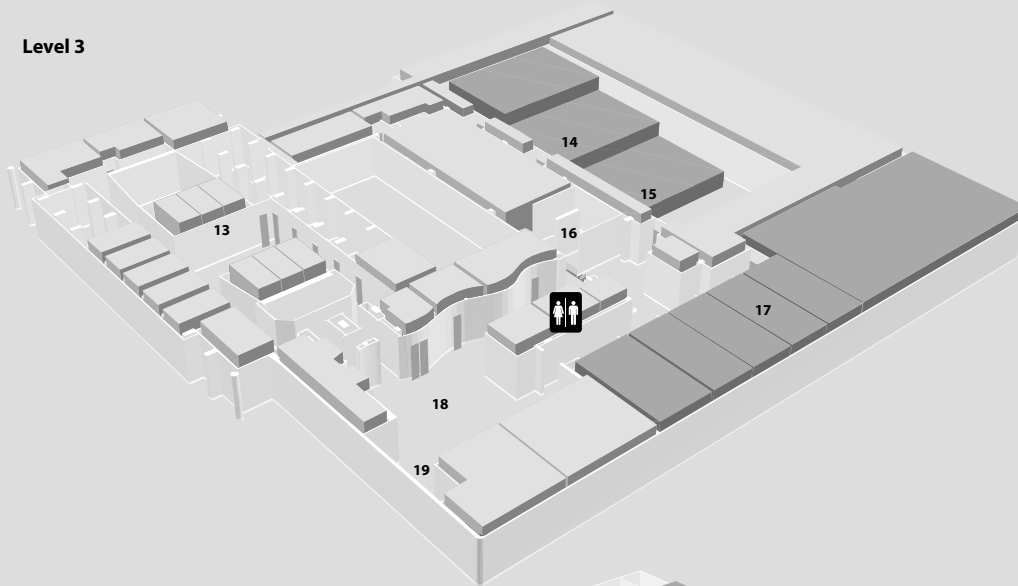

Novotel Paris Tour Eiffel

Level 3

Level 2

Espace La Seine (Level 2)

- 1** Hotel Front Desk
- 2** Elevators
- 3** Boardroom 1
- 4** Boardroom 2
- 5** Boardroom 3
- 6** Boardroom 4
- 7** Boardroom 5
- 8** Boardroom 6
- 9** Boardroom 7
- 10** Member Lounge and Meeting Point
- 11** Stairs to Espace Eiffel
(Registration and Session Rooms)
- 12** Escalator to Espace Eiffel
(Registration and Session Rooms)

Espace Eiffel (Level 3)

- 13** Elevators
- 14** Session Room A
- 15** Session Room B
- 16** Stairs to Espace La Seine
(Member Lounge, Close
Encounters and Micro Meetings)
- 17** Salon Trocadéro—Dining Room
- 18** Registration and Information Desk
- 19** Escalator to Hotel Lobby